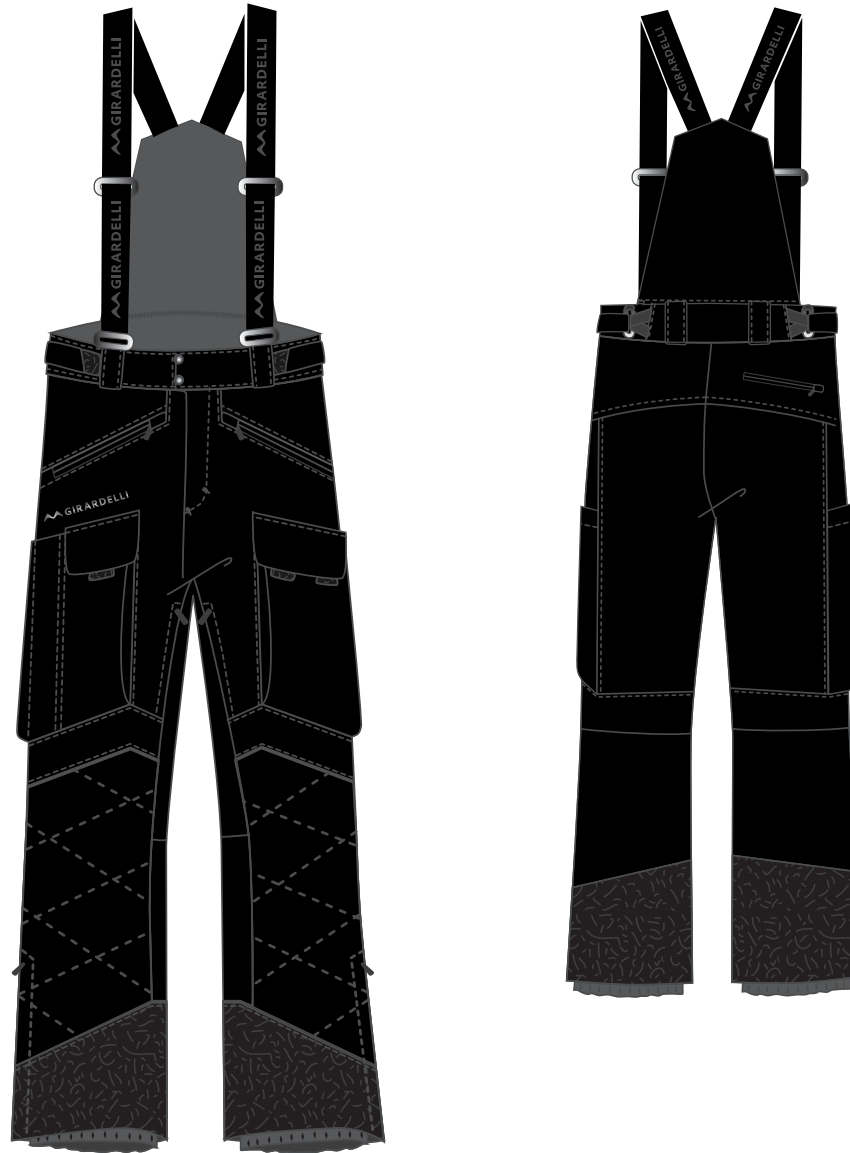

MG / MONTAFON

BLK Black	BLK Black	BLK Black	X	X
A1	Z	C1	C2	C3

COACH